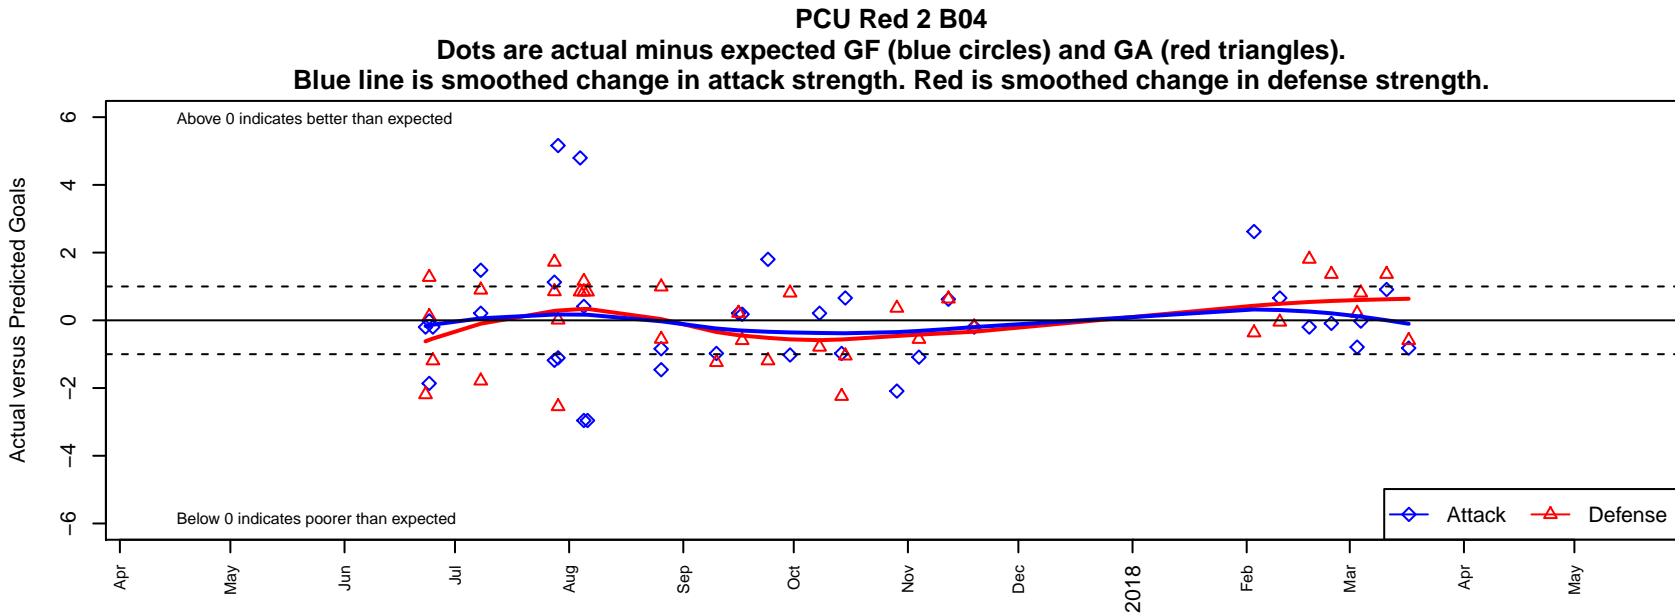

# PCU Red 2 B04

Portland City United SC  
 Portland, OR  
 B04 total strength=1236  
 attack=6.07 defense=3.38  
 fall league = PTT B04 Premier White  
 spr league = Spr OYS B04 Premier White

alt names used:  
 PCU 04B Red 2  
 PCU 04B RED 2  
 PCU 04B RED 2  
 PCU 04B RED 2  
 PORTLAND CITY UNITED PCU 04B RED 2 (C  
 PCU B04 Red 2  
 PCU 04B Red 2

**attack and defense variance (black dot)  
relative to other teams  
and top 10 in region**

**attack and defense rating  
relative to others at age  
and all opponents in last 13 months**

**Performance relative to 13 month average**