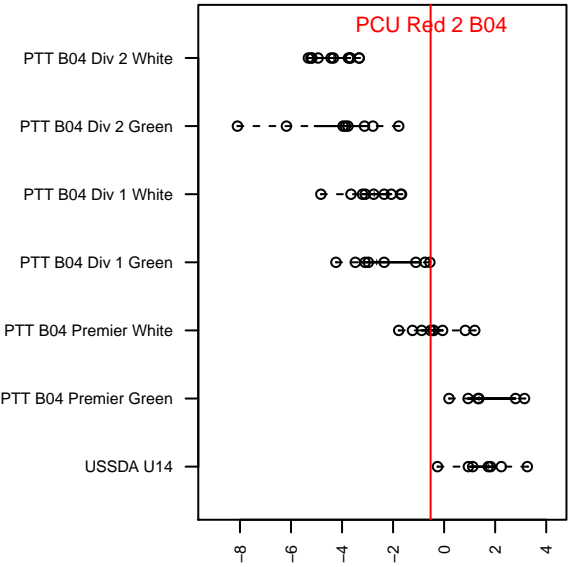

# PCU Red 2 B04

Portland City United SC  
 Portland, OR  
 B04 total strength=1236  
 attack=6.07 defense=3.38  
 fall league = PTT B04 Premier White  
 spr league = Spr OYS B04 Premier White

alt names used:  
 PCU 04B Red 2  
 PCU 04B RED 2  
 PCU 04B RED 2  
 PCU 04B RED 2  
 PORTLAND CITY UNITED PCU 04B RED 2 (C  
 PCU B04 Red 2  
 PCU 04B Red 2

**attack and defense variance (black dot)  
relative to other teams  
and top 10 in region**

**attack and defense rating  
relative to others at age  
and all opponents in last 13 months**

**Performance relative to 13 month average**